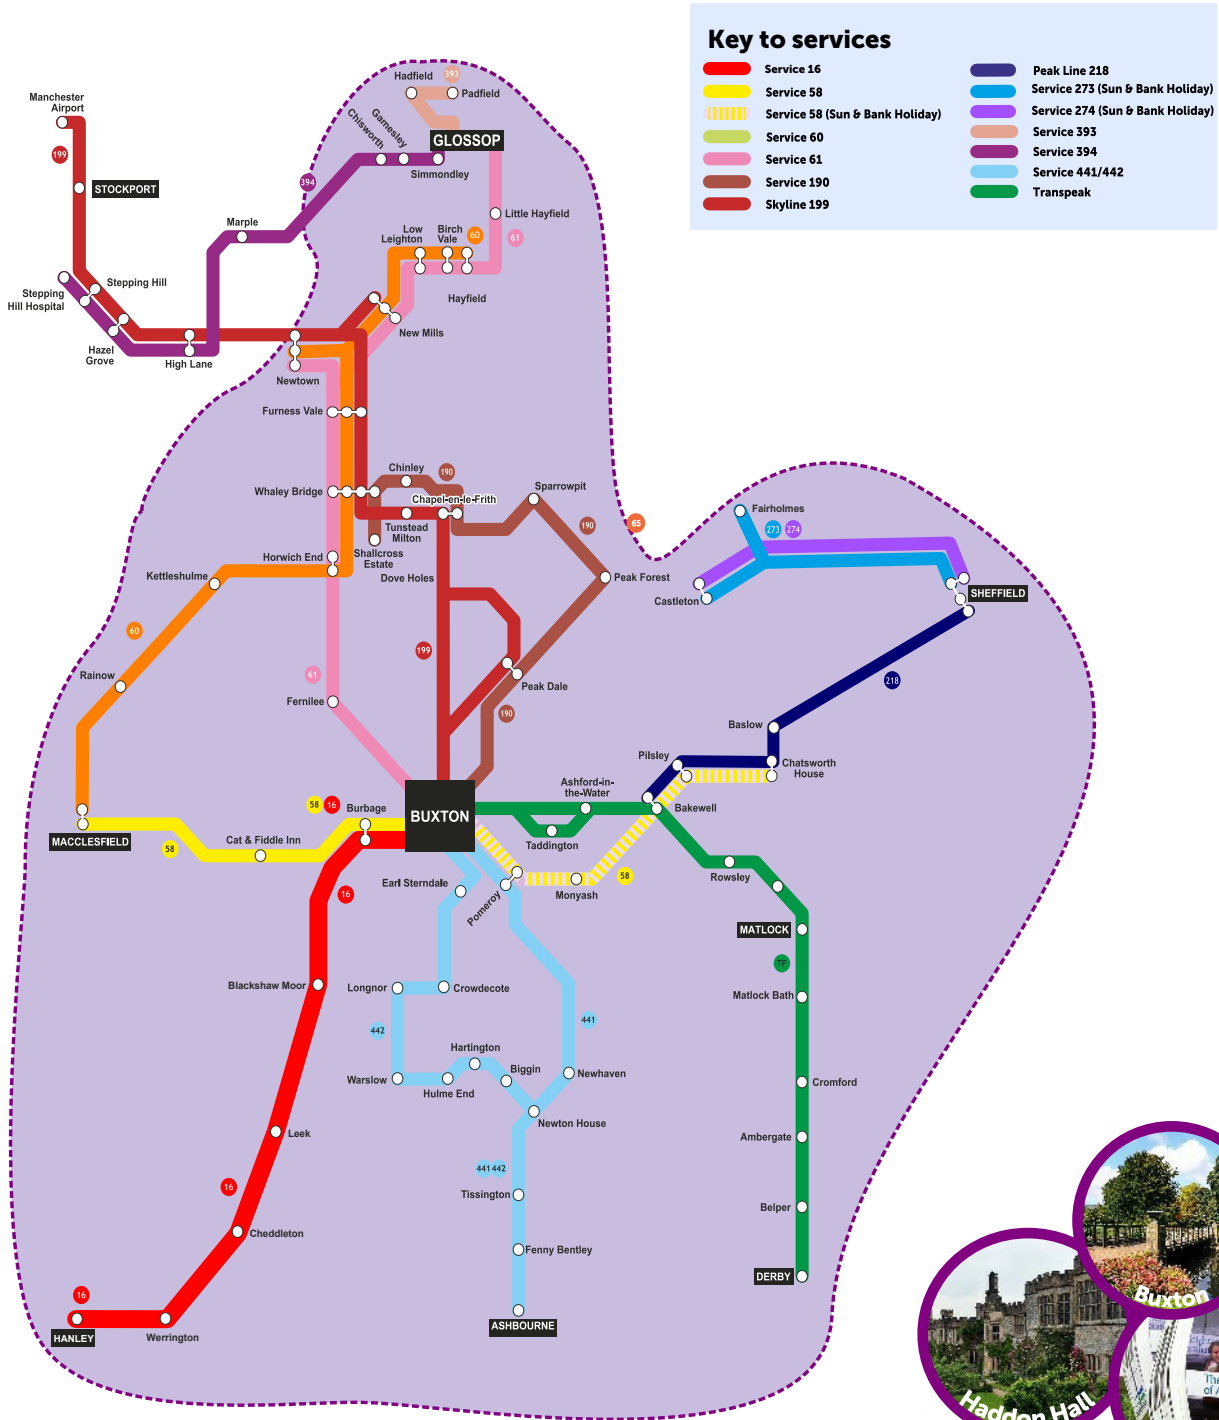

There's so much to explore with a Peak Plus Xtra day ticket

Ticket valid within shaded area
Map valid from July 2019

High Peak
Serving the Peak District